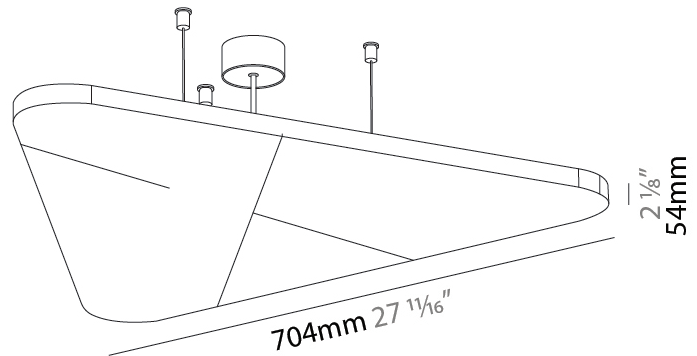

GENERAL

Series: Victory Acoustic Light Panel
Brand: Prolicht
Division: Architectural
Mounting Type: Suspension
Mounting Location: Ceiling
Subcategory: Acoustic

PHYSICAL

Shape: Abstract
Length (mm): 792
Length (in): 31 ⁷/₁₆
Width (mm): 704
Width (in): 27 ¹¹/₁₆
Height (mm): 54
Height (in): 2 ¹/₈
Light Distribution: Indirect
Fixture Finish: SSR / BKV / CWI / CRY / HAB / UFT / ITA / RUA / FTG / MYG / LOD / PUS / FRO / FUP / KIA / POP / BLS / SPG / MEY / GOH / GUM / CHC / COM / ABZ / JAG / OBR / MOS / ROR
Accent Finish: ANC / ASH / BNA / BTC / BZE / CEL / EGG / EVG / FOG / FOS / FST / FUA / IRI / IRO / KHA / LIC / LIM / MER / MSN / MUS / ONX / PEA / PLU / POL / PPY / RAY / ROY / RST / STE / SWD / TAN / TAU
Fixture Material: Aluminum
Cable Details: 2 000mm / 78 3/4" or 6 000mm / 236 1/4" Transparent Cable

ELECTRICAL

Lamp Type: LED (Zhaga Standard)
Input Wattage (W): 10
Total Output Wattage (W): 9.1
Dimming: Non-Dimmable
Driver Included: Yes
Driver Location: Integrated
Driver Type: Constant Current - Universal
Driver Class: Class 2
Input Voltage (V): 120 - 277

LED

Color Temperature (°K): 2700 / 3000 / 3500 / 4000
Max. Delivered Lumen (lm): 701 / 708 / 730 / 751
Nominal Lumen (lm): 855 / 864 / 890 / 916
CRI: >90 CRI
Lamp Life (hrs): 50000

OPTICAL

RATINGS AND CERTIFICATIONS

Certified By: CSA Certified to UL and CSA Standards
IP rating: IP20